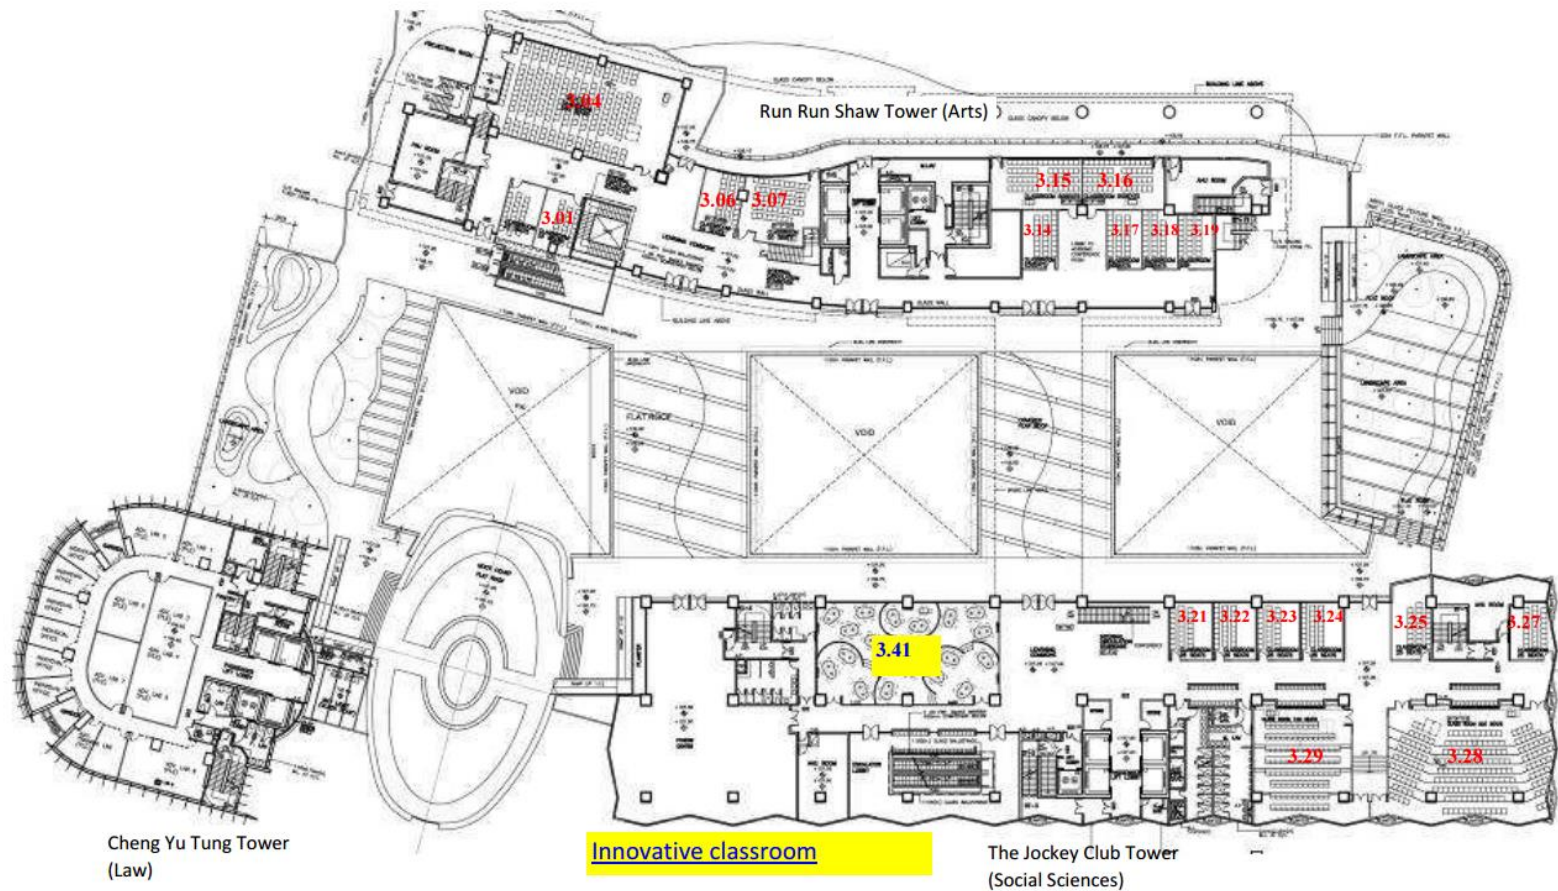

Centennial Campus (3/F)

Centennial Campus of The University of Hong Kong
香港大學百周年校園

Innovative classroom

Location plan on 3/F-HKUCC