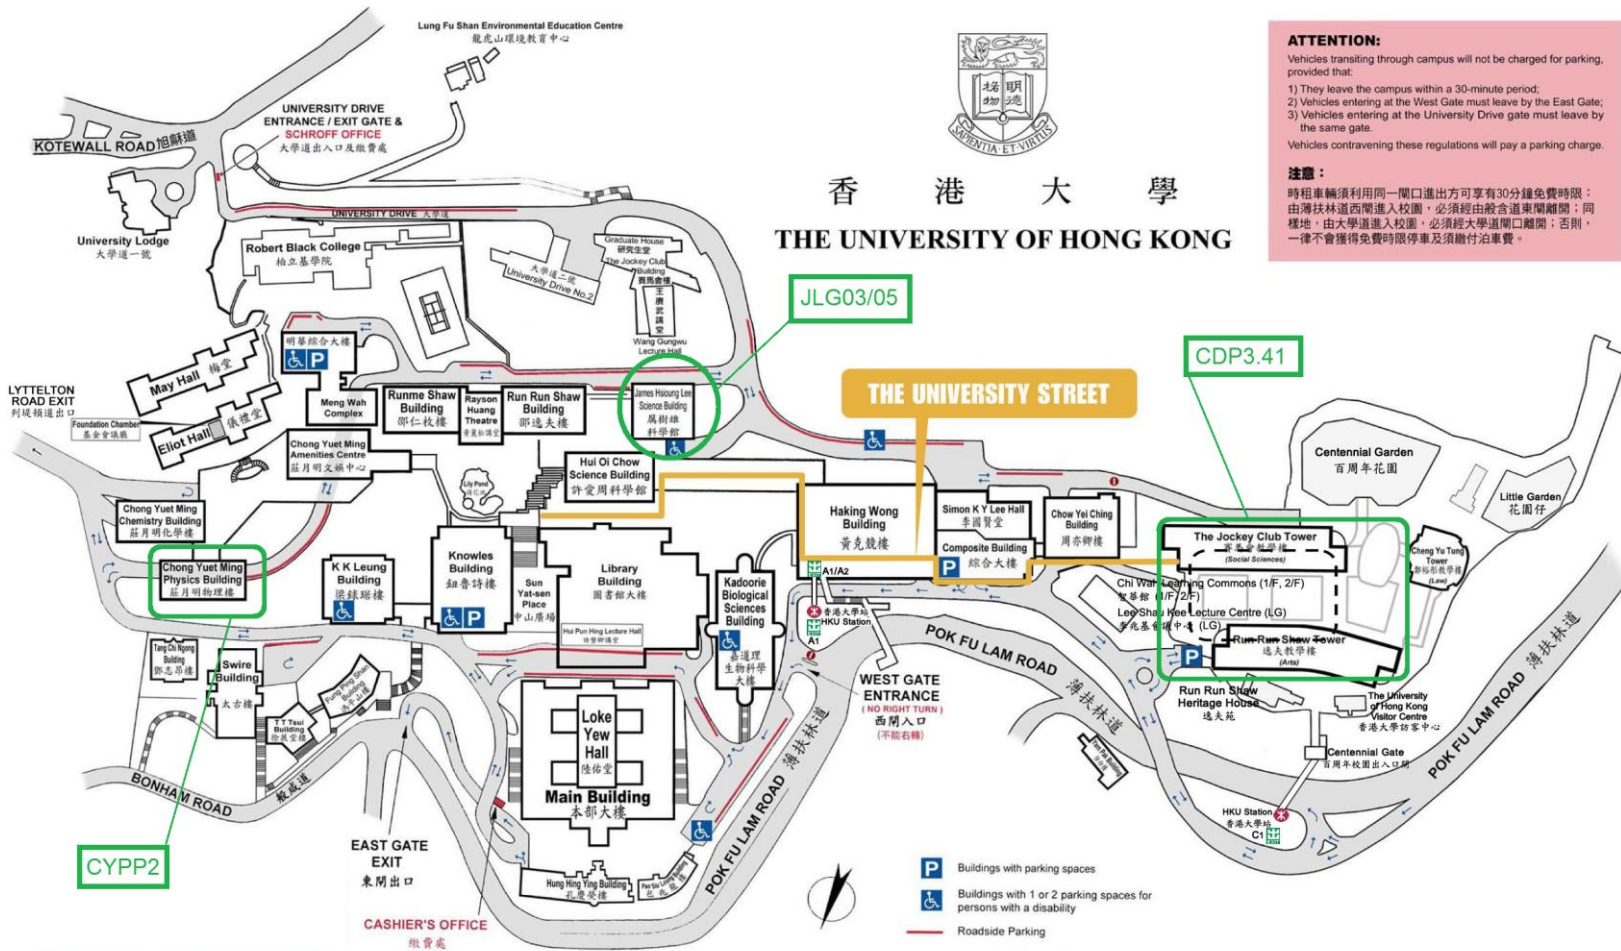

HKU Summer Institutes 2016

Timetable

	Monday	Tuesday	Wednesday	Thursday	Friday	Saturday
0930 – 1230	MATH2101 JLG05	MATH2012 CYPP2	MATH1641 JLG03	MATH2101 JLG05	MATH2012 CYPP2	MATH1641 JLG03
1400 – 1700	MATH2101 JLG05	MATH2012 CYPP2	MATH1641 CPD3.41 JLG03 (20,27 Jul)	MATH2101 JLG05	MATH2012 CYPP2	MATH1641 JLG03 CPD3.41

CPD – Centennial Campus

CYP – Chong Yuet Ming Physics Building

JL – James Hsioung Lee Science Building

# Campus Map

**Enquiry Hotlines:**  
 Security Control Centre 3917 2882 (24hrs)  
 Wilson Parking 2546 9984

# Centennial Campus (3/F)

Centennial Campus of The University of Hong Kong  
香港大學百周年校園

Innovative classroom

Location plan on 3/F-HKUCC