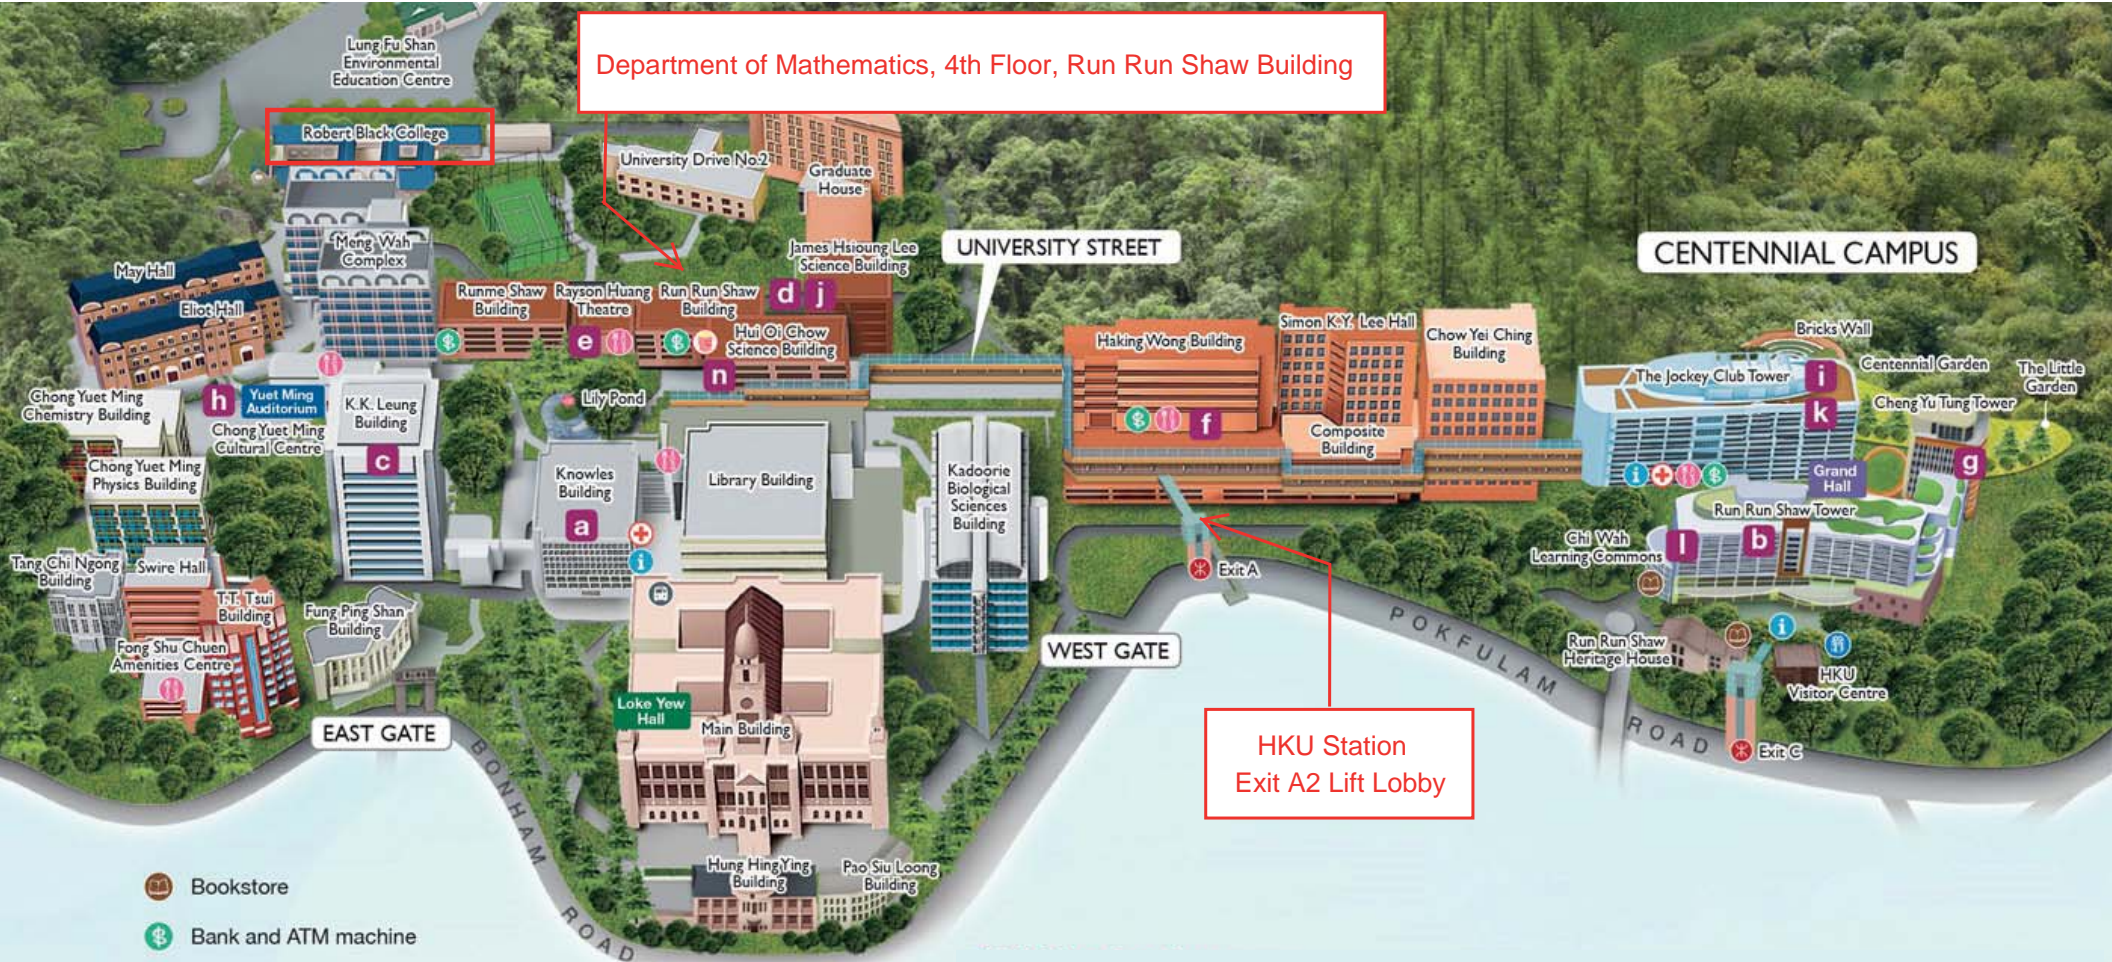

Department of Mathematics, 4th Floor, Run Run Shaw Building

HKU Station
Exit A2 Lift Lobby

-  Bookstore
-  Bank and ATM machine
-  HKU Visitor Centre and Gallery
-  MTR HKU Station
-  Restaurant / Canteen
-  Loke Yew Hall
-  Grand Hall, Lee Shau Kee Lecture Centre (LG/F)
-  Yuet Ming Auditorium, Chong Yuet Ming Cultural Centre