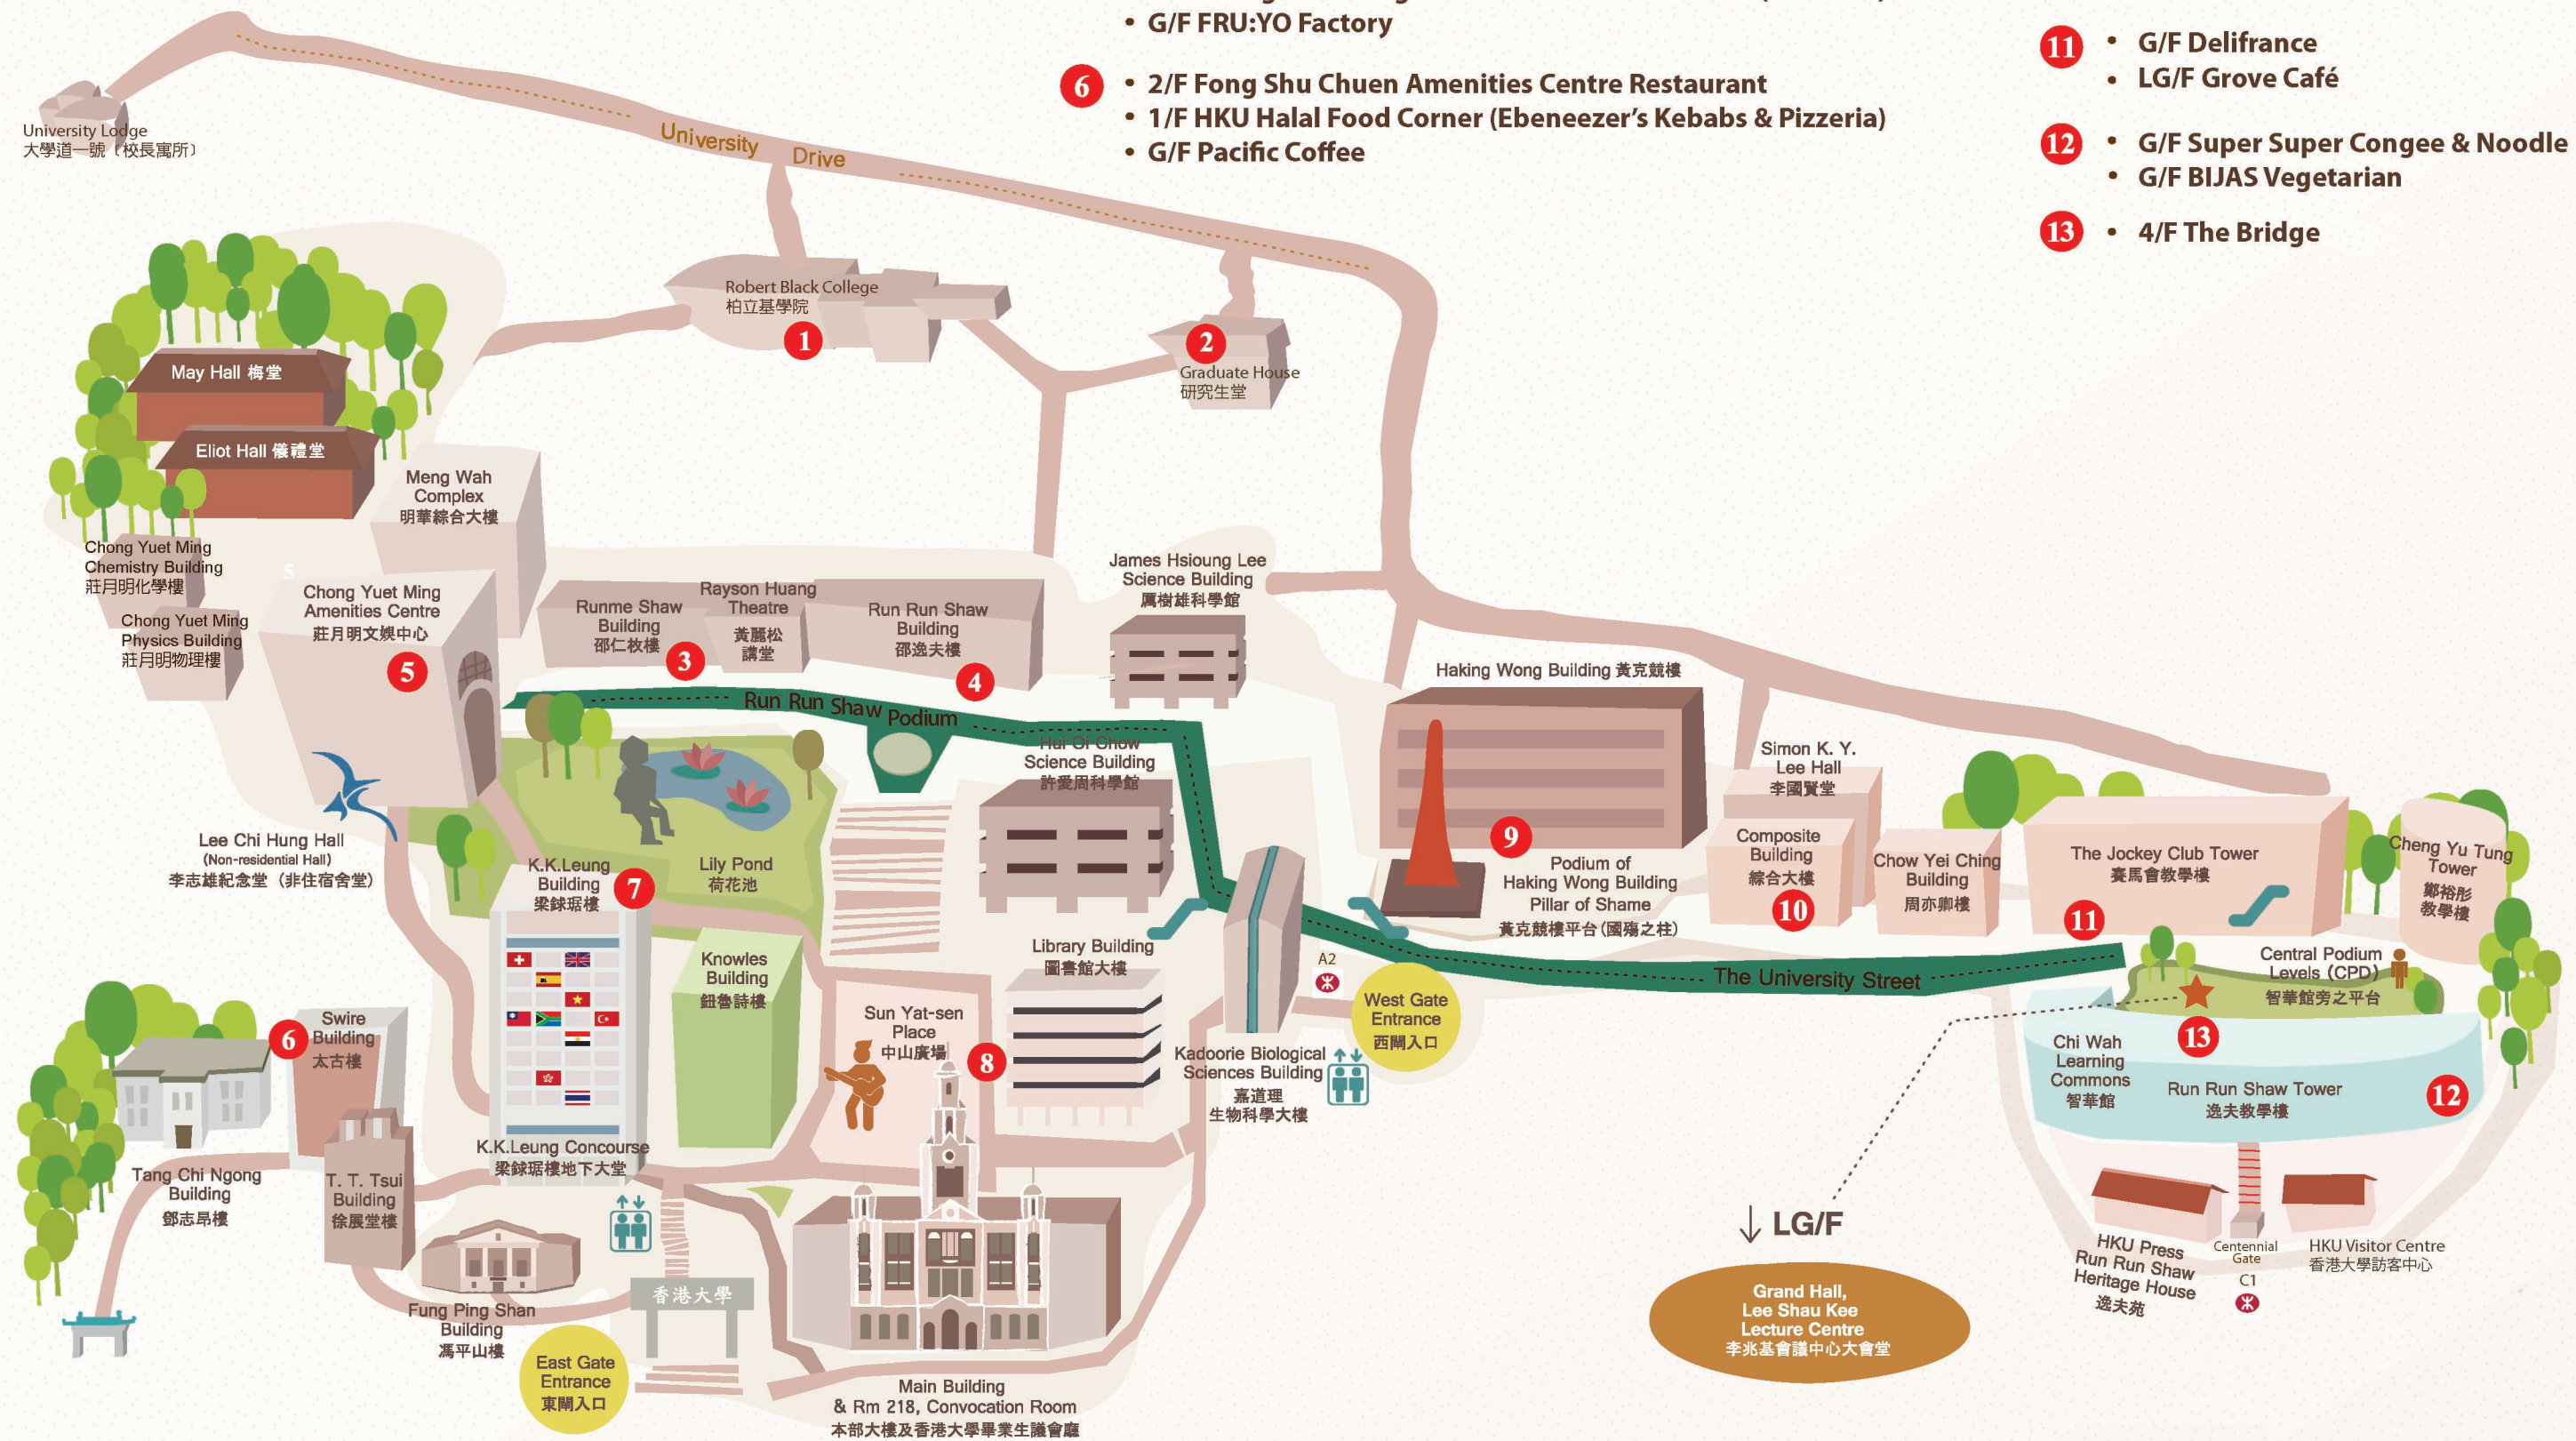

HKU Food Map (Main Campus & Centennial Campus)

- 1 • Robert Black Dining Room
- 2 • Level P3, Rome Café
- 3 • SUBWAY
- 4 • TWGHs iBakery Express
- 5 • 4/F Chong Yuet Ming Amenities Centre Restaurant (Maxim's Food²)
• 2/F Chong Yuet Ming Amenities Centre Cafeteria (Café 330)
• G/F FRU:YO Factory
- 6 • 2/F Fong Shu Chuen Amenities Centre Restaurant
• 1/F HKU Halal Food Corner (Ebenezer's Kebabs & Pizzeria)
• G/F Pacific Coffee
- 7 • 14/F - 15/F Senior Common Room
- 8 • G/F Starbucks Coffee
• Covered Podium, Mangrove Tuck Shop
- 9 • 4/F Union Restaurant
- 10 • G/F Starbucks Coffee
• G/F TWGHs U-Deli
• G/F U-Sweet
- 11 • G/F Delifrance
• LG/F Grove Café
- 12 • G/F Super Super Congee & Noodle
• G/F BIJAS Vegetarian
- 13 • 4/F The Bridge

香港大學
THE UNIVERSITY OF HONG KONG

cedars
Centre of Development and Resources for Students
學生發展及資源中心