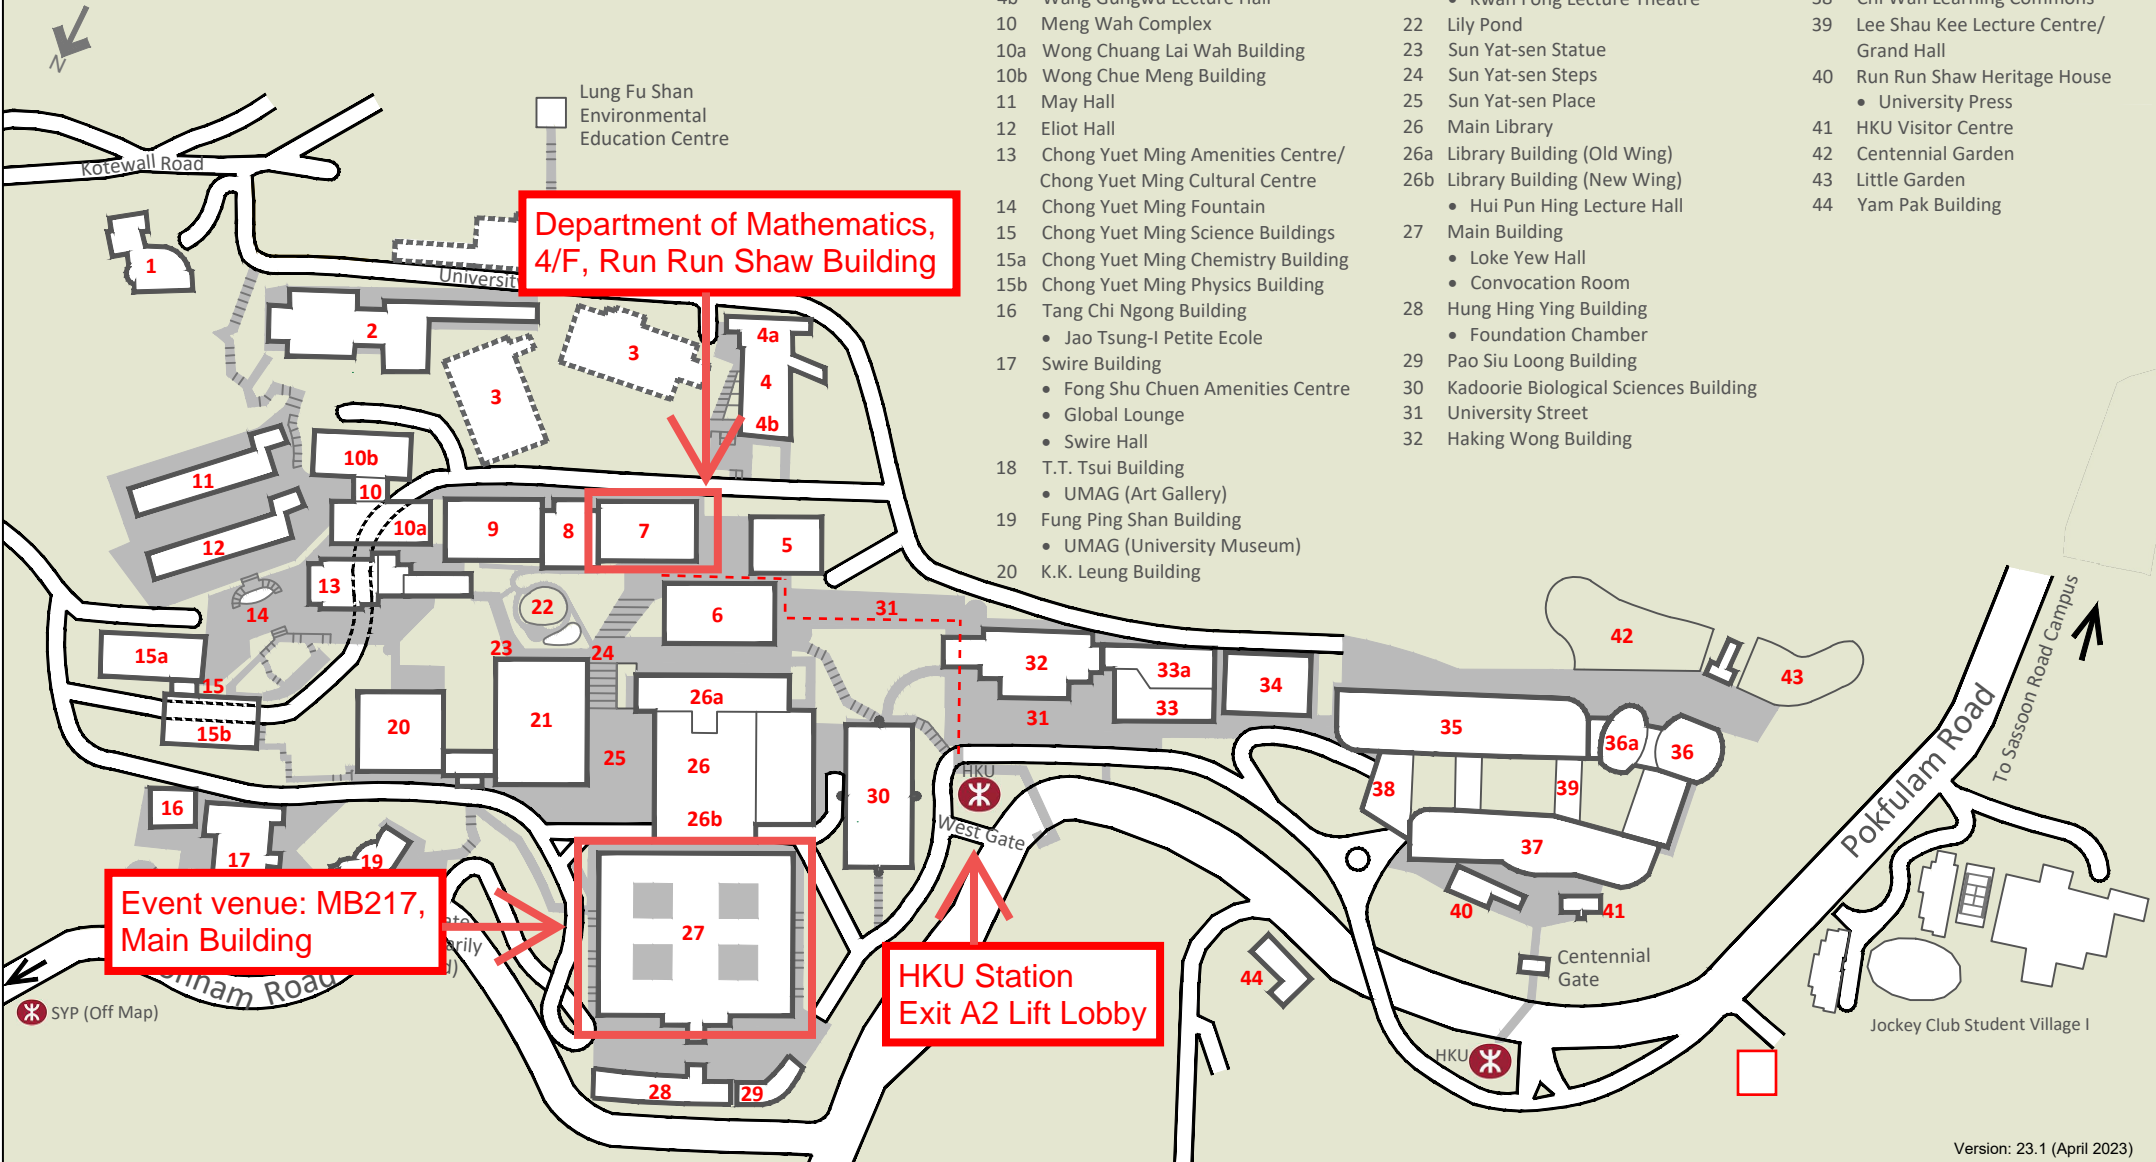

Department of Mathematics,
4/F, Run Run Shaw Building

Event venue: MB217,
Main Building

HKU Station
Exit A2 Lift Lobby

HKU Exit A2 to MB217

Go down one floor

Take escalator or lift (press G),
and Go straight